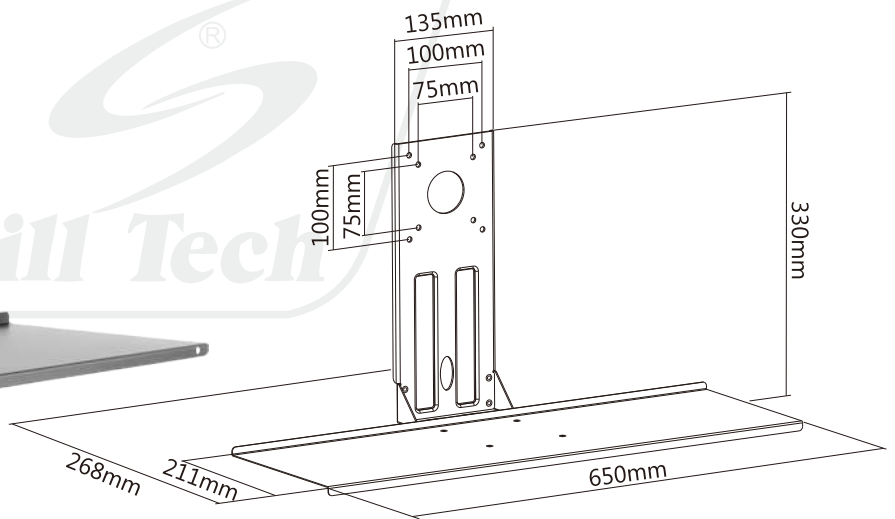

SH KBT01

STEEL KEYBOARD TRAY

A very easy way to have a sit-stand workstation

Max. Rated Load
2kg/4.4lbs

Suitable Size
13"-27"

**A Monitor Arm + A Keyboard Tray
= A Sit-stand Workstation**